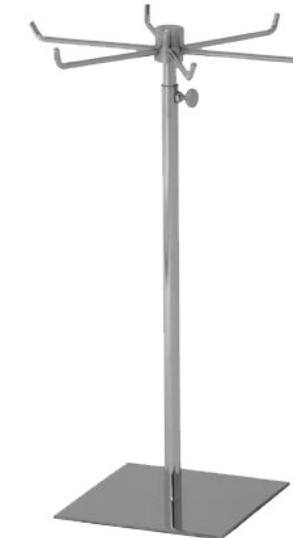

Quality : acryl transparent

EV-174-50C11 - € 100

height 54 cm
base 21 x 21 cm
spin dia. 30 cm
distance spins 25 cm
length pin 10 cm
16 pins

Quality : acryl transparent

EV-174_60C11 - € 120

height 64 cm
base 21 x 21 cm
spin dia. 30 cm
distance spins 30 cm
length pin 10 cm
16 pins

Quality : acryl transparent

EV-K4_PO - € 112

height 56 cm
base dia. 20 cm
spin dia. 33 cm
length pin 5 cm
22 pins

Quality : chromed steel

EV-K4-C - € 114

height 56 cm
base dia. 20 cm
spin dia. 33 cm
distance spins 25 cm
length pin 5 cm
44 pins

Quality : chromed steel

EV-K5-1 - € 92

height 36-60 cm
base dia. 20 cm
spin dia. 37 cm
length pin 10 cm
12 pins

Quality : chromed steel

EV-K5-2 - € 140

height 36-78 cm
base dia. 20 cm
spin dia. 37 cm
distance spins 35 cm
length pin 12 cm
24 pins

Quality : chromed steel

TF-787 - € 50

height 50-90 cm
base 19 x 19 cm
spin dia. cm
length pin cm
6 pins

Quality : chromed steel

*Most of our displays can be
customised with your logo.
Please send us an inquiry for
information.*